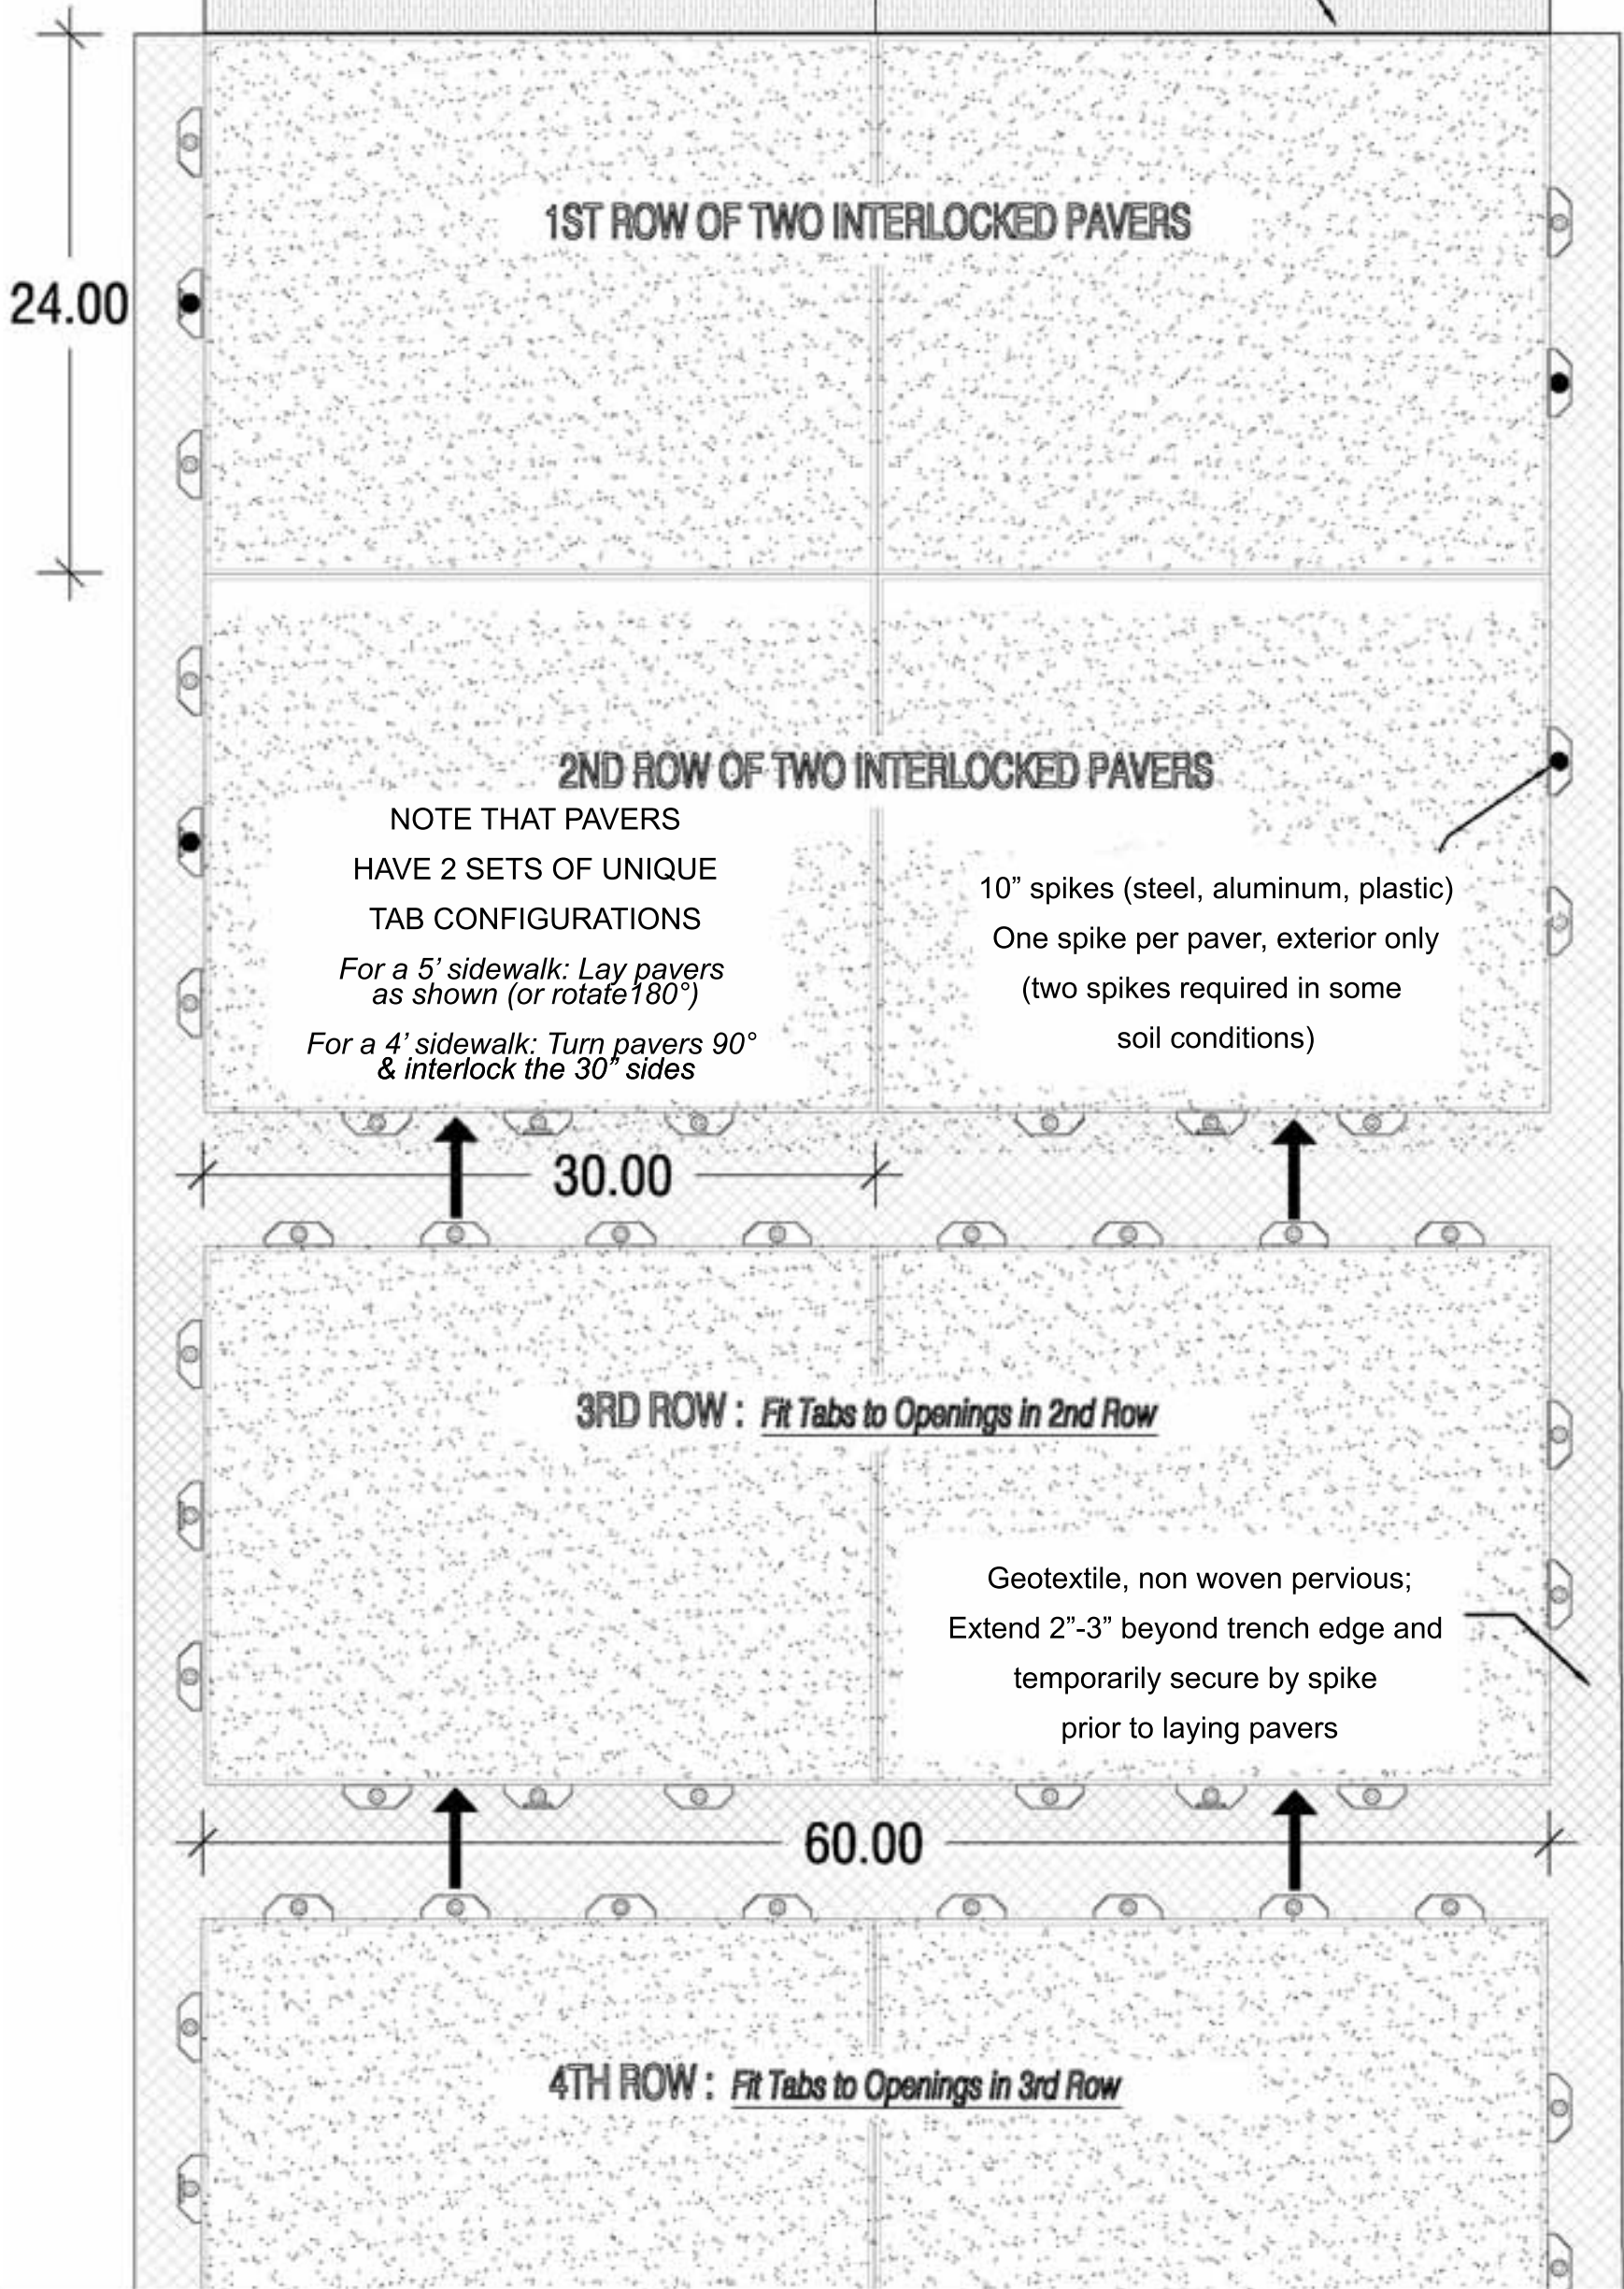

Remove tabs adjacent to existing hardscape;
Maintain proper spacing; Provide paver support
per installation manual

TERREWALKS®

Interlocking modular 100% recycled plastic paving system

INSTALLATION PLAN
scale: 1-1/2" = 1'-0"